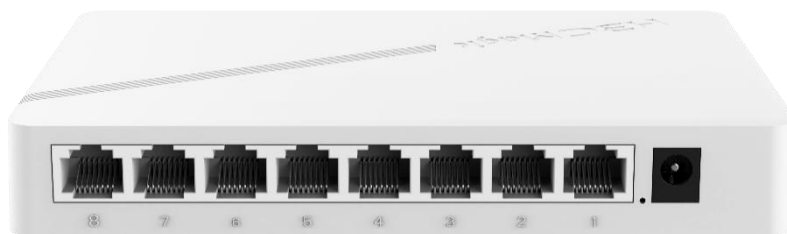

H3C Magic BS208

8 Ports Gigabit Ethernet

Plastic Switch

Release Date: May, 2023

Product overview

H3C Magic BS208 is an eight-port Gigabit unmanaged desktop switch that provides eight 10/100/1000M autosensing Ethernet ports. It can deliver wire-speed non-blocking switching on all its ports and the ports are auto-MDI/MDIX, enabling flexible and easy networking.

H3C Magic BS208 desktop switch

Features and benefits

H3C Magic BS208 delivers the following features and benefits:

- Compliant with IEEE802.3, IEEE802.3u, IEEE802.3x, and IEEE802.3ab standards.
- Provides eight 10/100/1000M autosensing Ethernet ports.
- Auto-MDI/MDIX per port.

Technical specifications

Item	Specification
Dimensions (H × W × D)	27 × 156 × 105 mm (1.06 × 6.14 × 4.13 in)
Ports	8 × 10/100/1000BASE-T copper ports
MAC address entries	4K
Switching capacity	16 Gbps
Forwarding capacity	11.9 Mpps
Packet buffering	1.5 Mbit
Power	12 V DC, 0.5 A
Auto-MDI/MDIX	Yes
Cooling method	Natural cooling
Weight	≤ 0.2 kg (0.44 lb)
Operating temperature/storage temperature	0°C to 40°C (32°F to 104°F)/−40°C to +70°C (−40°F to +158°F)
Storage/operating humidity	5% to 95% RH, noncondensing

Certifications	CE,RoHS
MTBF	> 50000 H
Installation method	Desktop-mount

Ordering information

Description	Quantity	Remarks
H3C Magic BS208 Ethernet Switch (8GE, DC)	1	

The Leader in Digital Solutions

New H3C Technologies Co., Limited